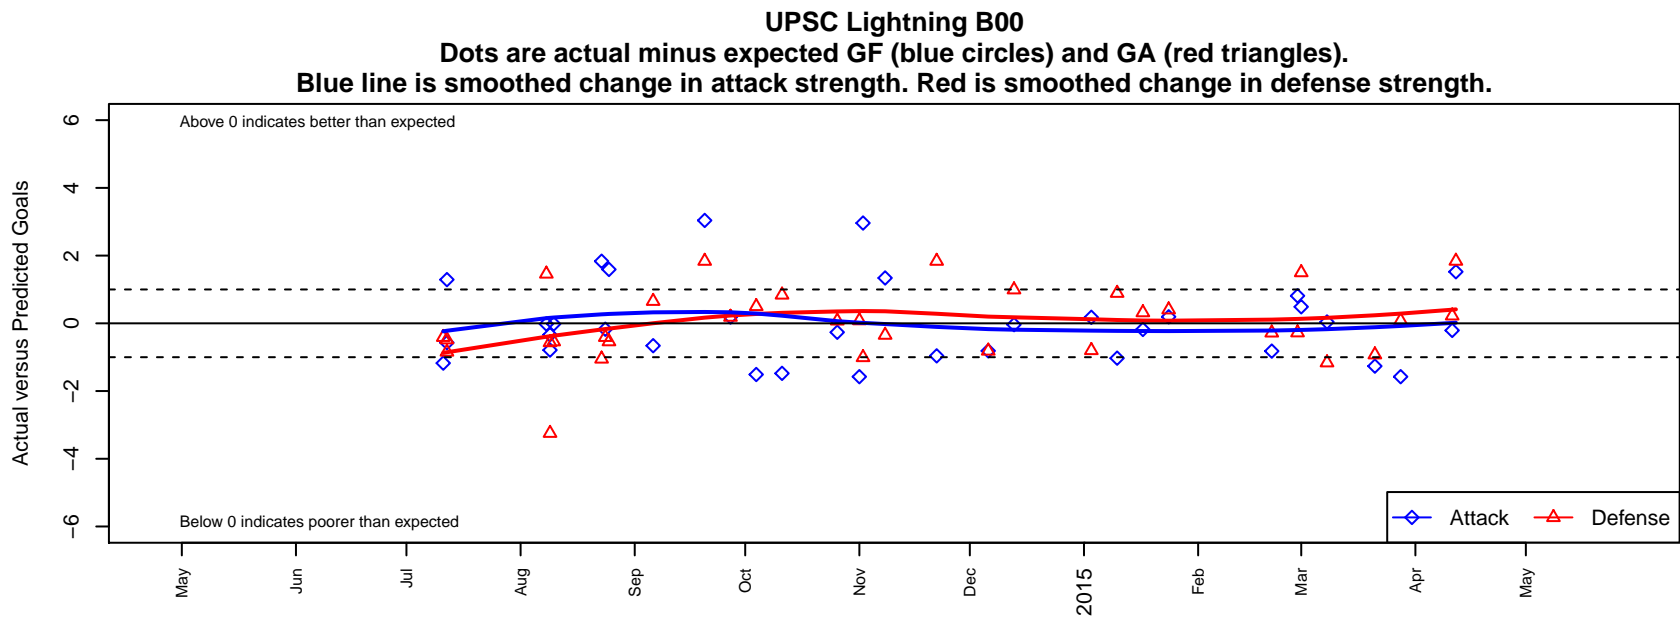

**attack and defense variance (black dot)
relative to other teams
and top 10 in region**

**attack and defense rating
relative to others at age
and all opponents in last 13 months**

UPSC Lightning B00

University Place Soccer Club
University Place, WA
B00 total strength=1106
attack=3.01 defense=2.77
fall league = PSPL Classic 2 U14
spr league = Spr PSPL Classic 3 U14

alt names used:
UPSC Lightning Blue
UPSC Lightning Blue
UPSC Lightening Blue B00
UPSC Lightning Blue
UPSC Lightning Blue B00
UPSC Lightning Blue B00

Venues played:
2014 King of the Hill Div 1 U14
2014 Blast Off BU14 A
2014 Island Cup BU14
2014 PSPL Classic 2 U14
2014 Founders Cup B00
2014 Spr PSPL Classic 3 U14