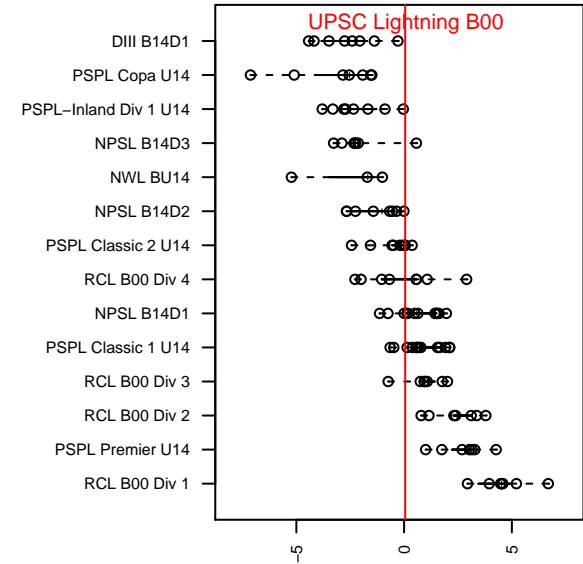

**attack and defense rating
relative to others at age
and all opponents in last 13 months**